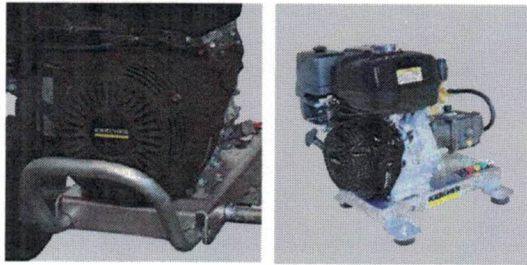

HD CLASSIC

Cleaning versatility and durability.

Corrosion-resistant and light-weight, Kärcher's direct drive, HD Classic aluminum pressure washers can be utilized as a cart or a skid for maximum cleaning versatility and durability. These reliable Kärcher powered pressure washers offer a 3-year engine warranty, bypass loop for additional pump protection, 7-year pump warranty and flat-free tires.

Features

- Reliable Kärcher engine with 3-year warranty
- Direct drive models
- Durable VRT3 unloader with bypass loop diverts water flow when trigger gun is not activated
- Aluminum frame - modular design - converts easily from cart to skid

TECHNICAL DATA

Model	Part No.	GPM	PSI	Drive	CC	Engine	Pump	Ship Weight (lbs)	Ship Dimensions (L x W x H) Inches	List Price
HD 3.0/27 G Classic	1.107-398.0	3.0	2700	Direct	212	Kärcher	Crankcase	112	45 x 28 x 29	\$1,075.61
HD 4.0/40 G Classic	1.107-399.0	4.0	4000	Direct	420	Kärcher	Crankcase	130	45 x 28 x 29	\$1,620.00
HD 4.0/40 Ge Classic*	1.107-400.0	4.0	4000	Direct	420	Kärcher	Crankcase	158	45 x 28 x 29	\$1,800.00